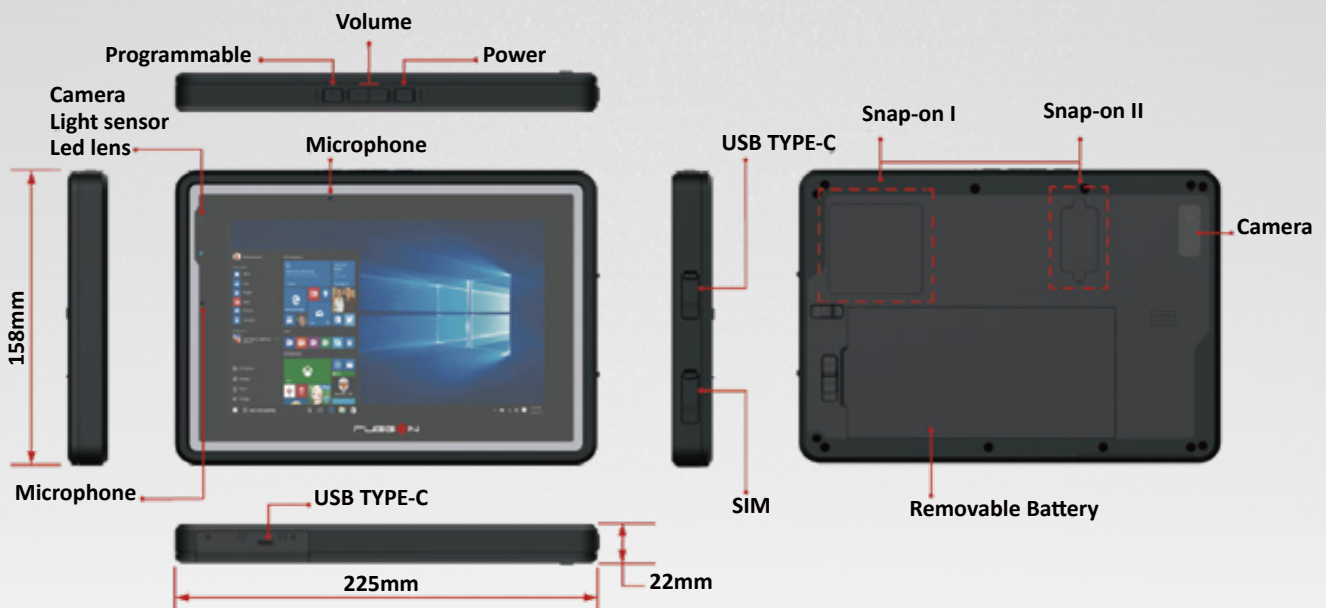

Expansion Option

- ◆ 2x Snap-on connector easy for customization
- ◆ Snap-on I : RJ45 + USB-A 2.0 / RJ45 + RS232 / NFC
- ◆ Snap-on II : Bridge battery
(This is required for hot-swappable function)

I/O Interface

Dimensions & Weight

- ◆ 225 x 158 x 22 mm (8.9" x 6.2" x 0.9") (W x H x D)
- ◆ 850g (1.87 lbs)^{II}

Software

- ◆ DashON, CamON, BioON, RuggOTA

I. USB type C 3.1 Gen 2, support both PD & Alternate Mode.

II. Actual weight varies by configurations and optional accessories